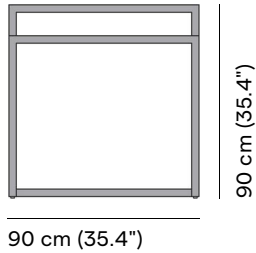

Technical drawing

Maintenance

To maintain and protect your Manutti pieces, we've developed a series of products that will guarantee their extended lifespan and your carefree enjoyment for many years to come.

- [Manutti Care line kit](#)
- [Cushion Boxes](#)
- [Protective Covers](#)