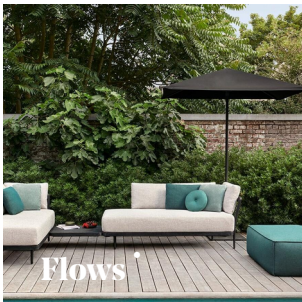

- [Manutti Care line kit](#)
- [Cushion Boxes](#)
- [Protective Covers](#)

Siena

Towel rack

designed by

Stephane De Winter

More in this collection

[VIEW COLLECTION](#)

Matching collections