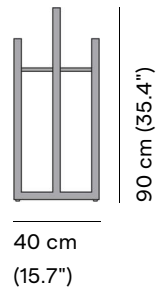

Technical drawing

Maintenance

To maintain and protect your Manutti pieces, we've developed a series of products that will guarantee their extended lifespan and your carefree enjoyment for many years to come.

- [Manutti Care line kit](#)
- [Cushion Boxes](#)
- [Protective Covers](#)