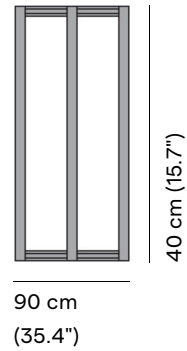

Technical drawing

Maintenance

To maintain and protect your Manutti pieces, we've developed a series of products that will guarantee their extended lifespan and your carefree enjoyment for many years to come.

- [Manutti Care line kit](#)
- [Cushion Boxes](#)
- [Protective Covers](#)