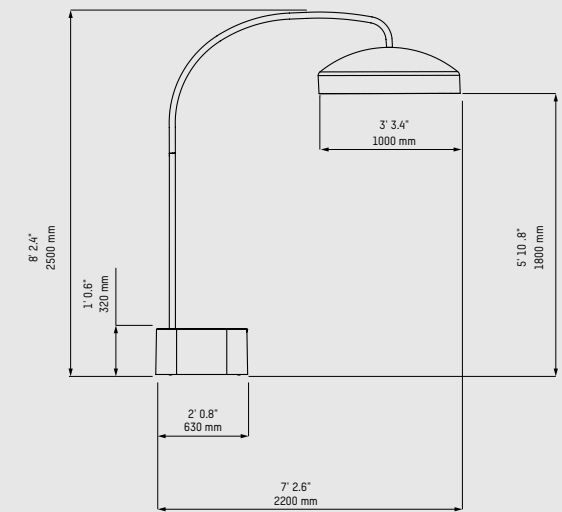

Technical information

Rust-free & weatherproof

The DISC is made of high quality materials such as aluminum and stainless steel, making it suitable for outdoor use.

Low energy usage, zero CO2 emission

The DISC uses less energy than the traditional gas heaters and generates up to 25% more heat with an energy consumption of only 3.22 kWh.

Low maintenance

By using highly efficient and durable ceramic heating elements and the best materials, the DISC is virtually maintenance free.

Reach & glow

Up to 5 meters reach. Comfortable warmth without red glow.

Dimensions

Hood diameter	100 cm
	3' 3.4"
Hood height	32 cm
	1' 0.6"
Base	63 x 47 x 32 cm
	2' 0.8" x 1' 6.5" x 1' 0.6"

Technical specifications

Consumption	3.22 kWh
Heat	3100 Watt
Light	120 Watt

Remote control

A switch with 2 settings for heating: 1500 or 3100 Watt.
A switch to dim the lamp.

Wheels

The DISC is equipped with 4 wheels.

Colors

Colors are indicative.