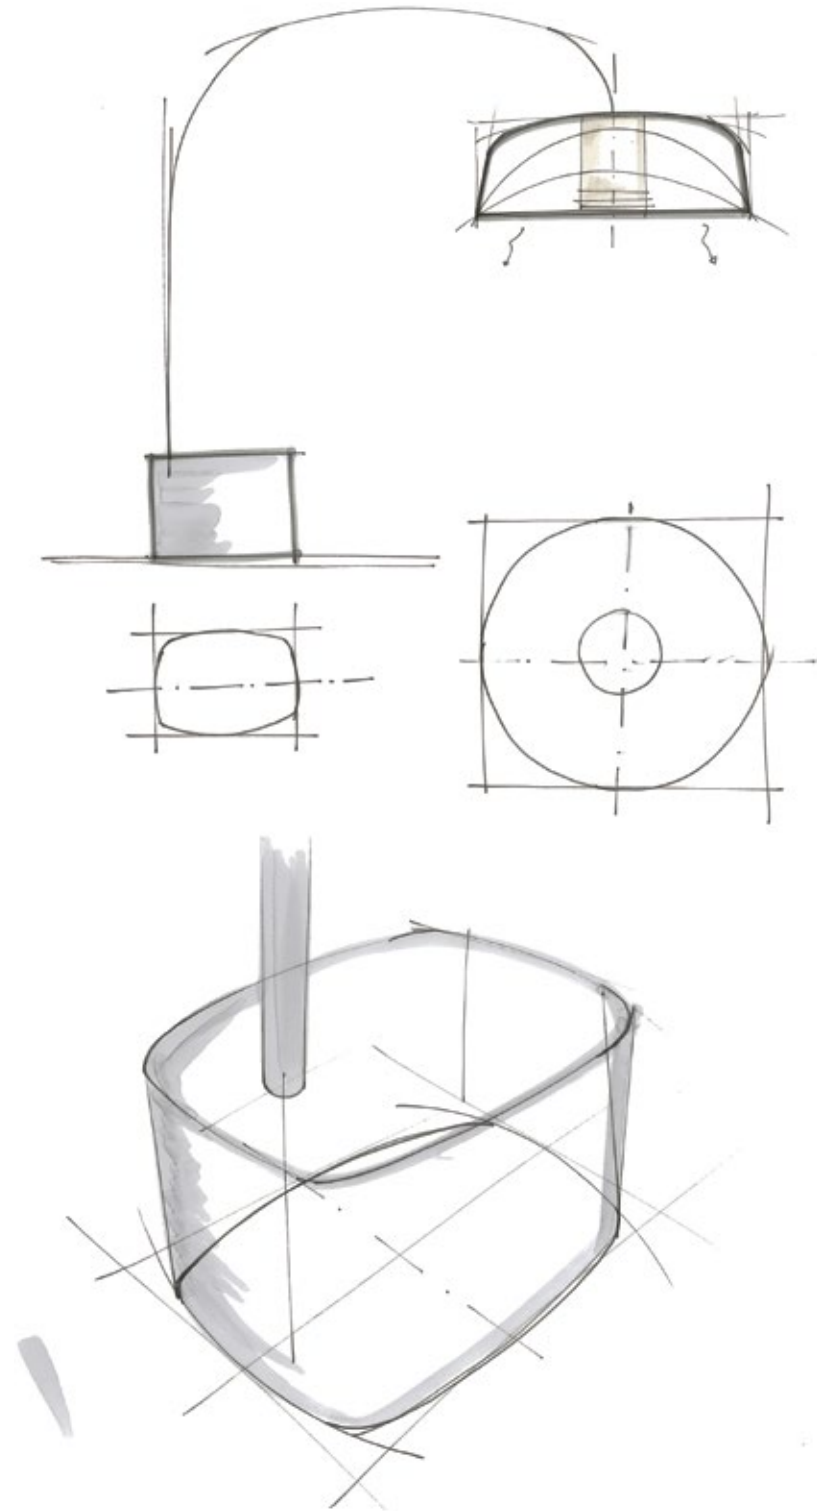

CONCEPT

The DISC should be a daily life companion, functional, easy to use and a beautiful object that can harmoniously fit with other Piet Boon outdoor products. Studio Piet Boon defined the shapes of the three main components; the base, the bow and the hood, following a specific aesthetic ratio curve that is often reflected in the Piet Boon designs. Combining these aesthetic choices with the technical elements for optimal heating and lighting has resulted in a durable and functional design object that can be exposed to all kinds of weather.