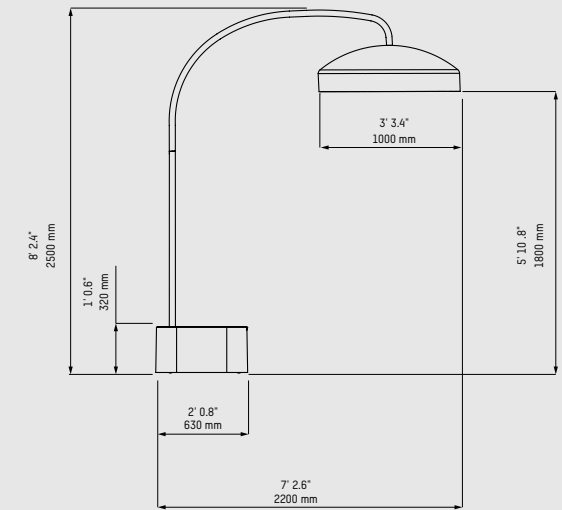

Technical information

Rust-free & weatherproof

The DISC is made of high quality materials such as aluminum and stainless steel, making it suitable for outdoor use.

Low energy usage, zero CO2 emission

The DISC uses less energy than the traditional gas heaters and generates up to 25% more heat with an energy consumption of only 3.22 kWh.

Low maintenance

By using highly efficient and durable ceramic heating elements and the best materials, the DISC is virtually maintenance free.

Reach & glow

Up to 5 meters reach. Comfortable warmth without red glow.

Dimensions

Hood diameter	100 cm
	3' 3.4"
Hood height	32 cm
	1' 0.6"
Base	63 x 47 x 32 cm
	2' 0.8" x 1' 6.5" x 1' 0.6"

Technical specifications

Consumption	3.22 kWh
Heat	3100 Watt
Light	120 Watt

Remote control

A switch with 2 settings for heating: 1500 or 3100 Watt.
A switch to dim the lamp.

Wheels

The DISC is equipped with 4 wheels.

Colors

Colors are indicative.