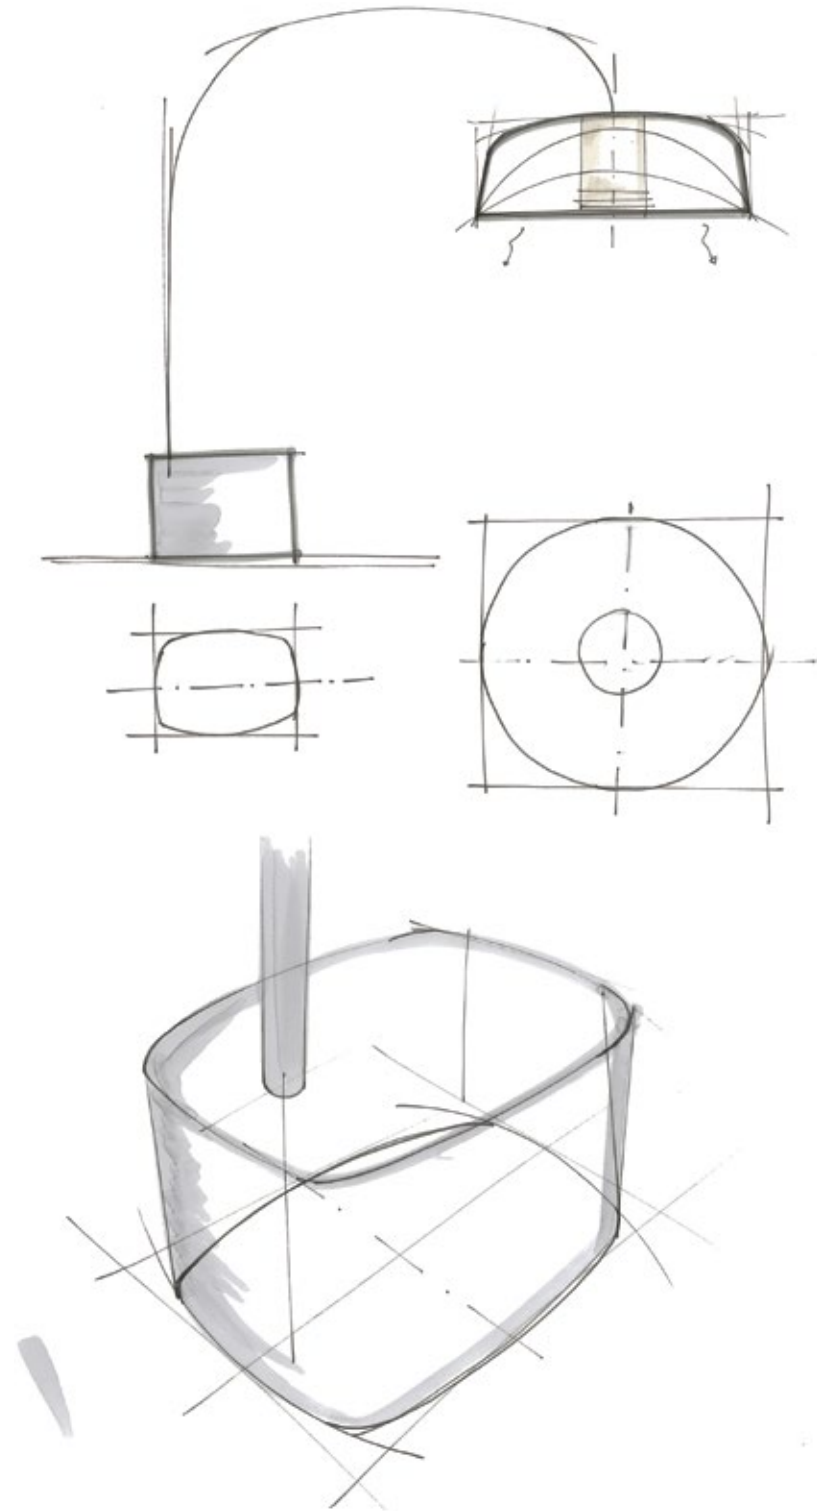

9

PIET BOON PRODUCTS

CONCEPT

The DISC should be a daily life companion, functional, easy to use and a beautiful object that can harmoniously fit with other Piet Boon outdoor products. Studio Piet Boon defined the shapes of the three main components; the base, the bow and the hood, following a specific aesthetic ratio curve that is often reflected in the Piet Boon designs. Combining these aesthetic choices with the technical elements for optimal heating and lighting has resulted in a durable and functional design object that can be exposed to all kinds of weather.

Reach & glow

Up to 5 meters reach. Comfortable warmth without red glow.

Dimensions

Hood diameter	100 cm
	3' 3.4"
Hood height	32 cm
	1' 0.6"
Base	63 x 47 x 32 cm
	2' 0.8" x 1' 6.5" x 1' 0.6"

Technical specifications