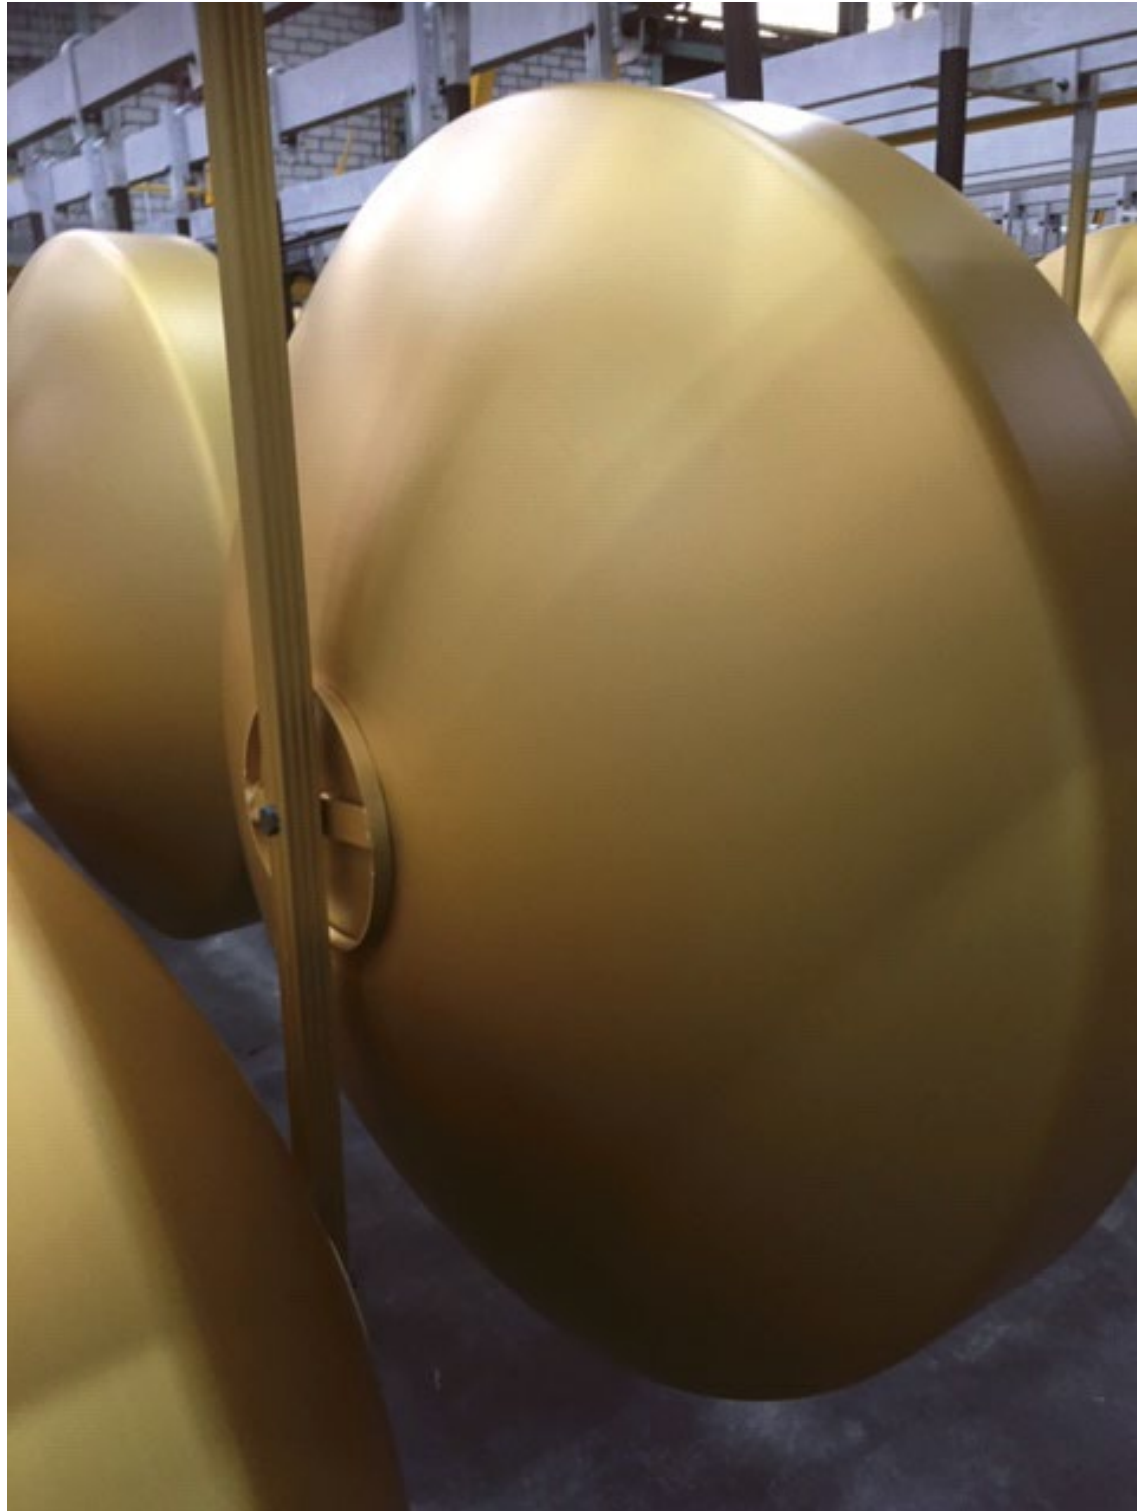

PIET BOON BY HEATSAIL

HEATSAIL

Heatsail is a Belgian company established in 2012 that has redefined the luxury lighting, heating and cooling space. They develop unique technical outdoor products to create long-lasting experiences by extending the finest moments of a beautiful day.

HEATSAIL