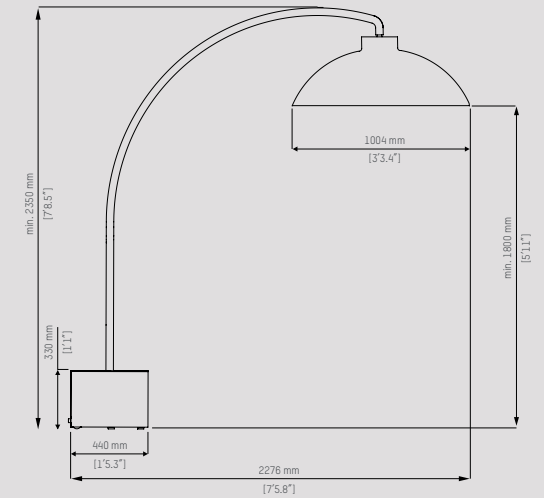

Technical information

Rust-free weatherproof

The DOME is made of high quality materials such as aluminium and stainless steel, making it suitable for outdoor use.

Low energy usage, zero CO2 emission

The DOME uses less energy than traditional gas heaters and generates up to 25% more heat with an energy consumption of only 3.22 kWh.

Low maintenance

By using highly efficient and durable ceramic heating elements, combined with the best materials, the DOME is virtually maintenance free.

Reach & glow

Up to 5 meters reach. Comfortable warmth without a red glow.

Dimensions

Hood diameter	100 cm 3'3.4"
Hood height	38 cm 1'3"
Base	44 x 44 x 32 cm 1'5.3" x 1'5.3" x 1'0.6"

Technical specifications

Consumption	3.22 kWh
Heat	3100 Watt
Light	120 Watt

Radiating range of 5 meters

Colours

DOME® is available in two standard colours and optionally in all RAL colours.