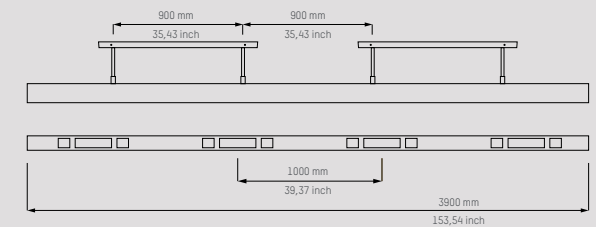

Colours

Standard in Midnight black. Optional in Snow.

Midnight

Snow

B230

Infra-red heat	3000 Watt
Lighting	6 x 40 Watt
Reach	5,75m ²
Electrical requirements	
Fuse	16 amp
Wiring	3 x 2,5 mm ²

B290

Infra-red heat	3000 Watt
Lighting	6 x 40 Watt
Reach	7,25m ²
Electrical requirements	
Fuse	16 amp
Wiring	3 x 2,5 mm ²

B390

Infra-red heat	4000 Watt
Lighting	8 x 40 Watt
Reach	9,75m ²
Electrical requirements	
Fuse	20 amp
Wiring	5 x 2.5 mm ² or (2x) 3 x 2.5 mm ²

B520

Infra-red heat	4000 Watt
Lighting	8 x 40 Watt
Reach	13m ²
Electrical requirements	
Fuse	20 amp
Wiring	5 x 2.5 mm ² or (2x) 3 x 2.5 mm ²