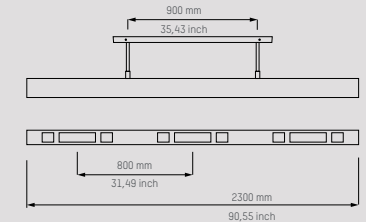

Colours

Standard in Midnight black. Optional in Snow.

Midnight

Snow

B230

Infra-red heat	3000 Watt
Lighting	6 x 40 Watt
Reach	5,75m ²
Electrical requirements	
Fuse	16 amp
Wiring	3 x 2,5 mm ²

B290

Infra-red heat	3000 Watt
Lighting	6 x 40 Watt
Reach	7,25m ²
Electrical requirements	
Fuse	16 amp
Wiring	3 x 2,5 mm ²