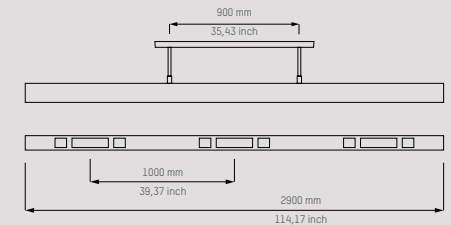

Colours

Standard in Midnight black. Optional in Snow.

Midnight

Snow

B230

Infra-red heat	3000 Watt
Lighting	6 x 40 Watt
Reach	5,75m ²
Electrical requirements	
Fuse	16 amp
Wiring	3 x 2,5 mm ²

B290

Infra-red heat	3000 Watt
Lighting	6 x 40 Watt
Reach	7,25m ²
Electrical requirements	
Fuse	16 amp
Wiring	3 x 2,5 mm ²

B390

Infra-red heat	4000 Watt
Lighting	8 x 40 Watt
Reach	9,75m ²
Electrical requirements	
Fuse	20 amp
Wiring	5 x 2.5 mm ² or (2x) 3 x 2.5 mm ²

B520

Infra-red heat	4000 Watt
Lighting	8 x 40 Watt
Reach	13m ²
Electrical requirements	
Fuse	20 amp
Wiring	5 x 2.5 mm ² or (2x) 3 x 2.5 mm ²