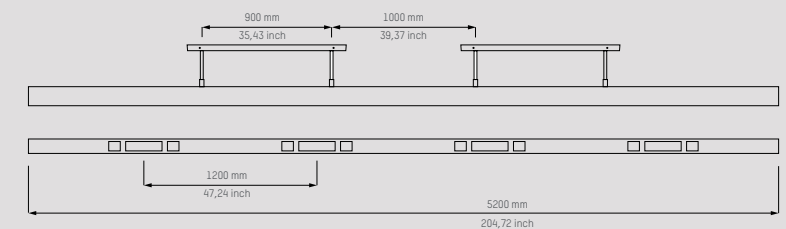

Colours

Standard in Midnight black. Optional in Snow.

Midnight

Snow

B230

Infra-red heat	3000 Watt
Lighting	6 x 40 Watt
Reach	5,75m ²
Electrical requirements	
Fuse	16 amp
Wiring	3 x 2,5 mm ²

B290

Infra-red heat	3000 Watt
Lighting	6 x 40 Watt
Reach	7,25m ²
Electrical requirements	
Fuse	16 amp
Wiring	3 x 2,5 mm ²

B390

Infra-red heat	4000 Watt
Lighting	8 x 40 Watt
Reach	9,75m ²
Electrical requirements	
Fuse	20 amp
Wiring	5 x 2.5 mm ² or (2x) 3 x 2.5 mm ²

B520

Infra-red heat	4000 Watt
Lighting	8 x 40 Watt
Reach	13m ²
Electrical requirements	
Fuse	20 amp
Wiring	5 x 2.5 mm ² or (2x) 3 x 2.5 mm ²